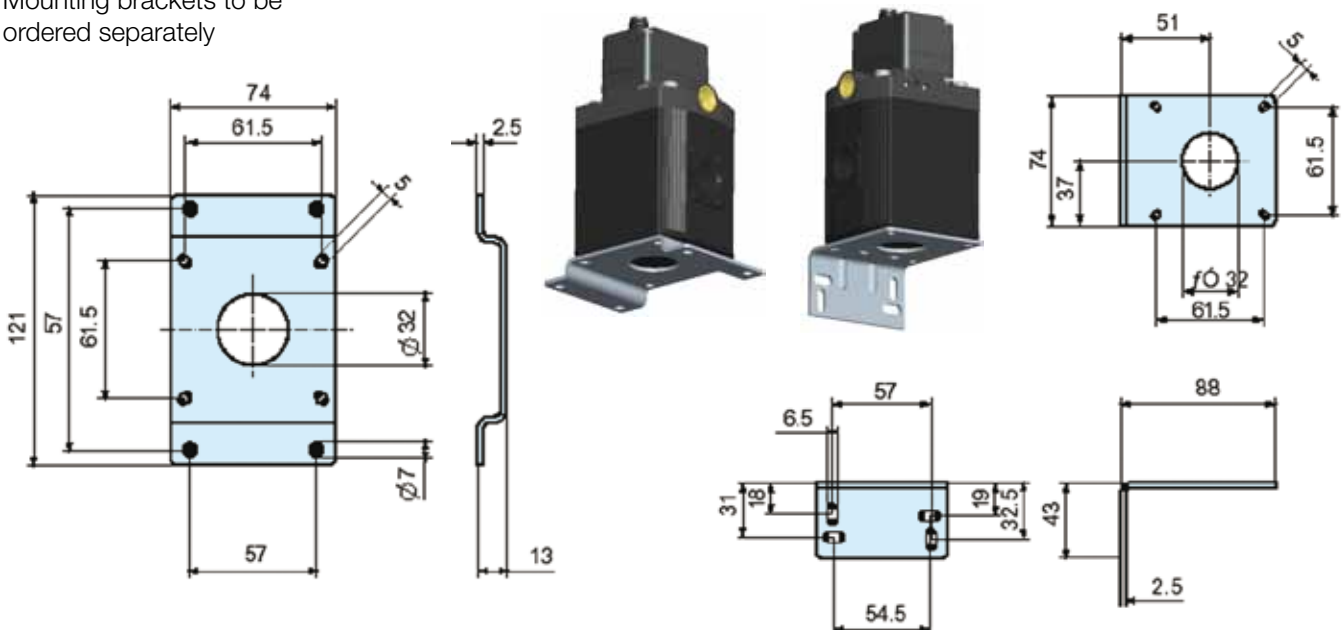

Lucifer® EPP4 Comfort Range 1/2"

Dimensions

Accessories

Mounting brackets to be ordered separately

Order reference 491366

Order reference 491367