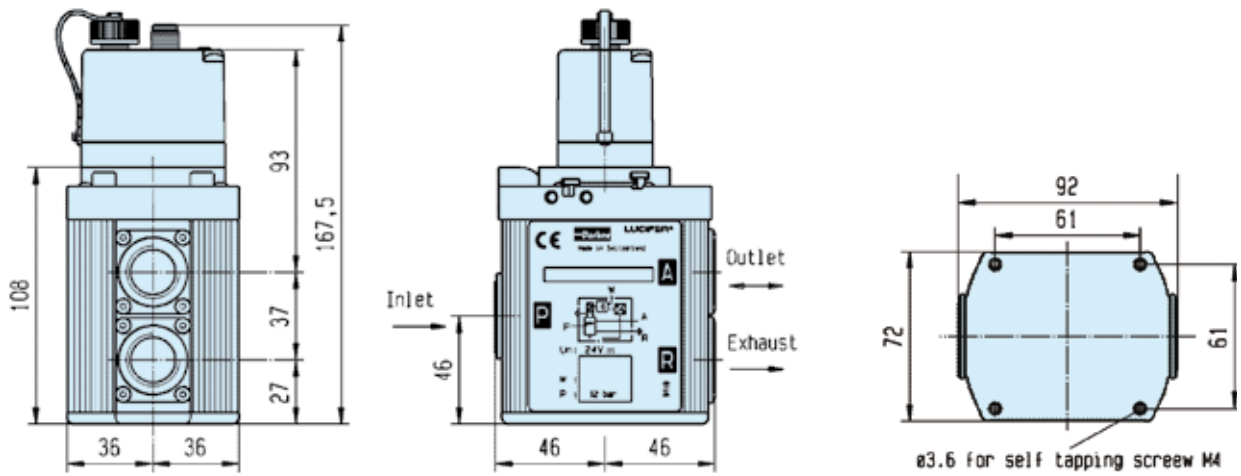

Lucifer® EPP4 Comfort Range 1/2"

Dimensions

Accessories

Mounting brackets to be ordered separately

Order reference 491366

Order reference 491367