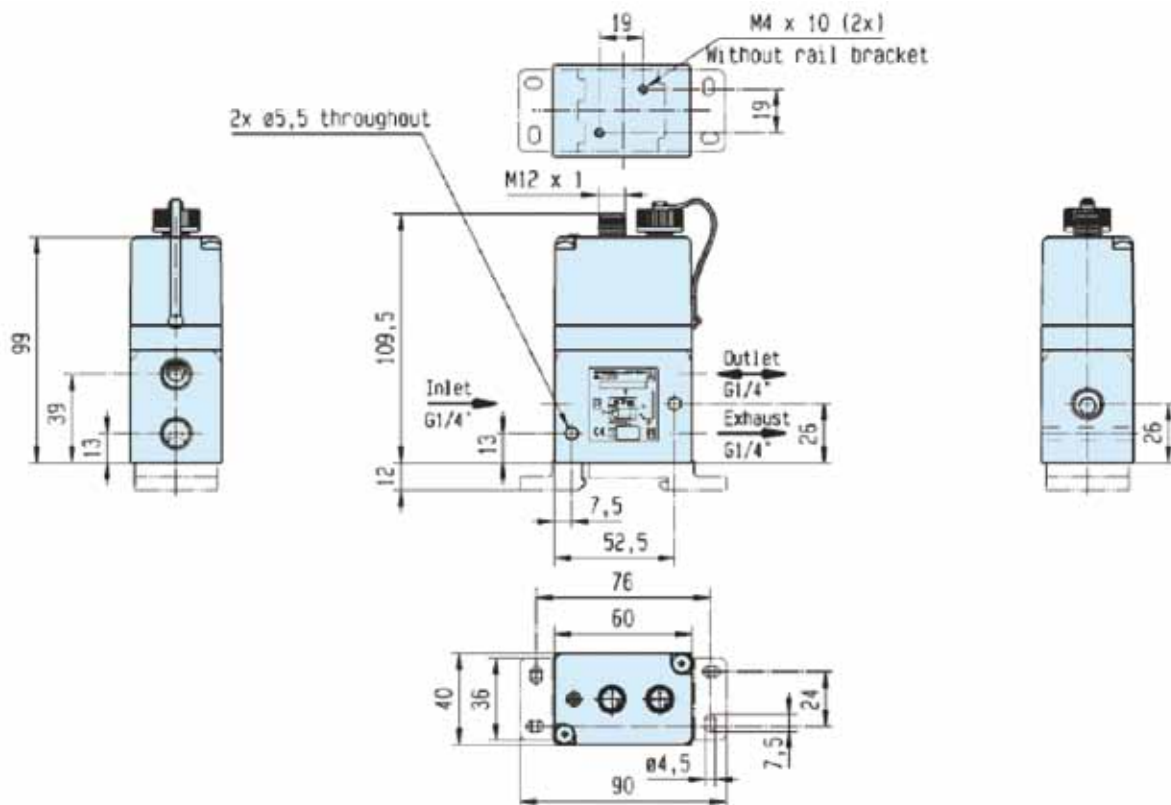

## Lucifer® EPP4 Comfort Range 1/4"

### Dimensions

### Accessories

Mounting bracket  
(supplied as a standard with each Lucifer® EPP4 1/4")