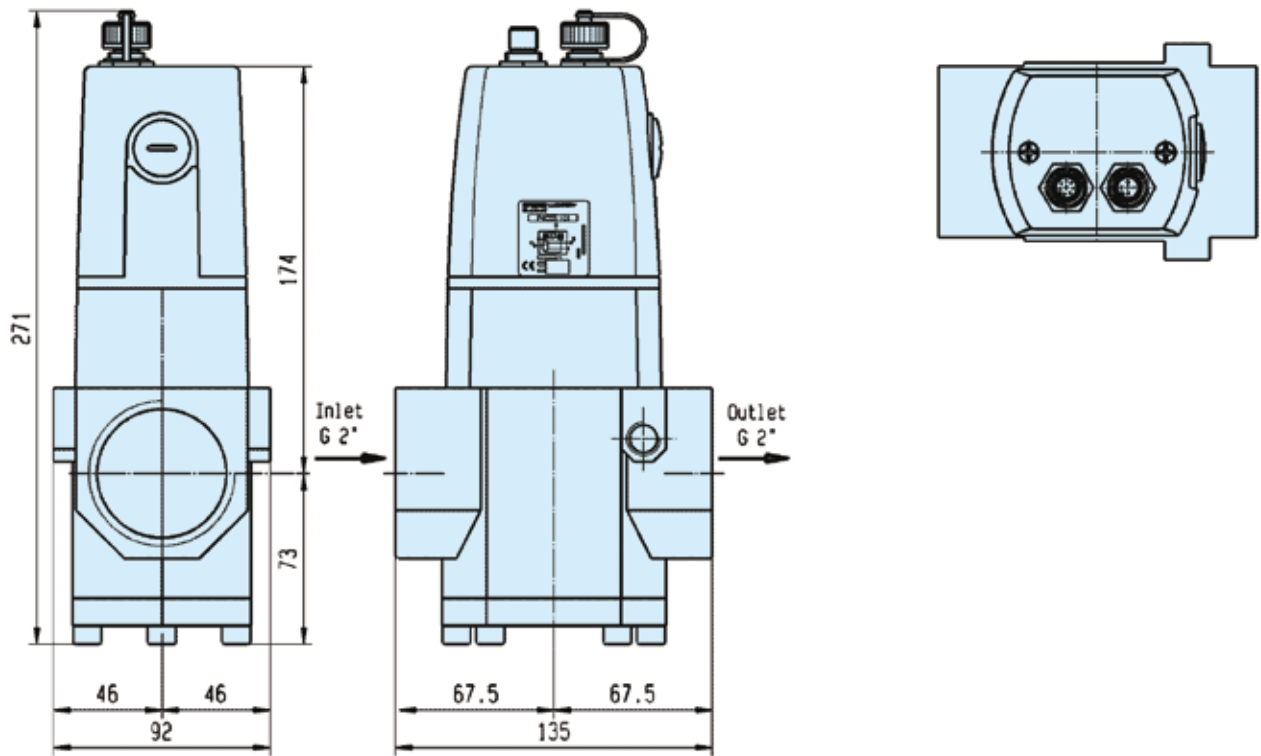

Lucifer® EPP4 Comfort Range 2"

Dimensions

Flow Curve 2"