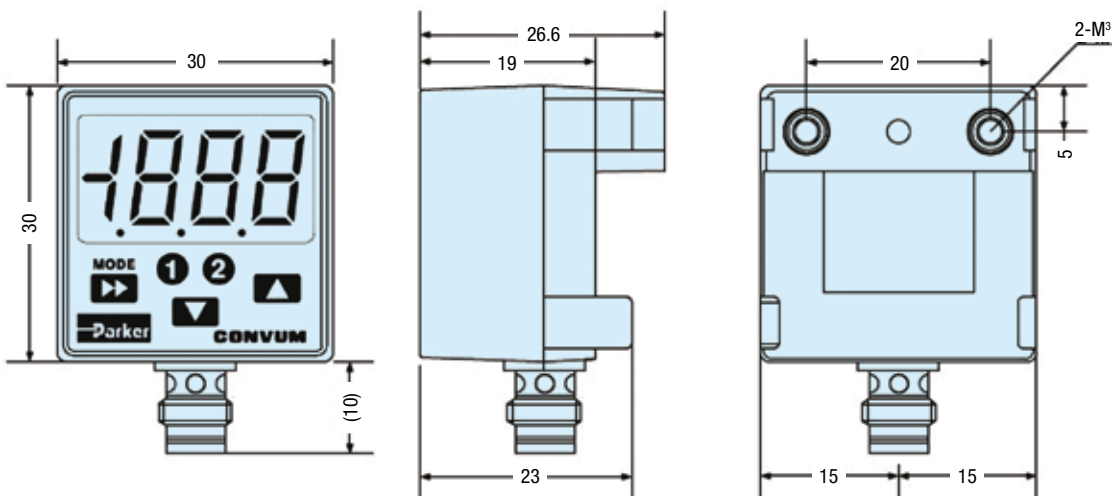

Lucifer® EPP4 Comfort Options

Remote Display

This option includes the Remote Display and 1.5 meter connecting cable. Connected to the pressure regulator, it offers flexible monitoring.

Compact and highly readable remote LED display:

- Bar and PSI scales
- Security lock
- 1.5 m cable
- Mounting brackets

**Order the Remote Display
under reference 496190**

Panel Mounting Kit

**Order the Panel Mounting Kit
under reference 496610**